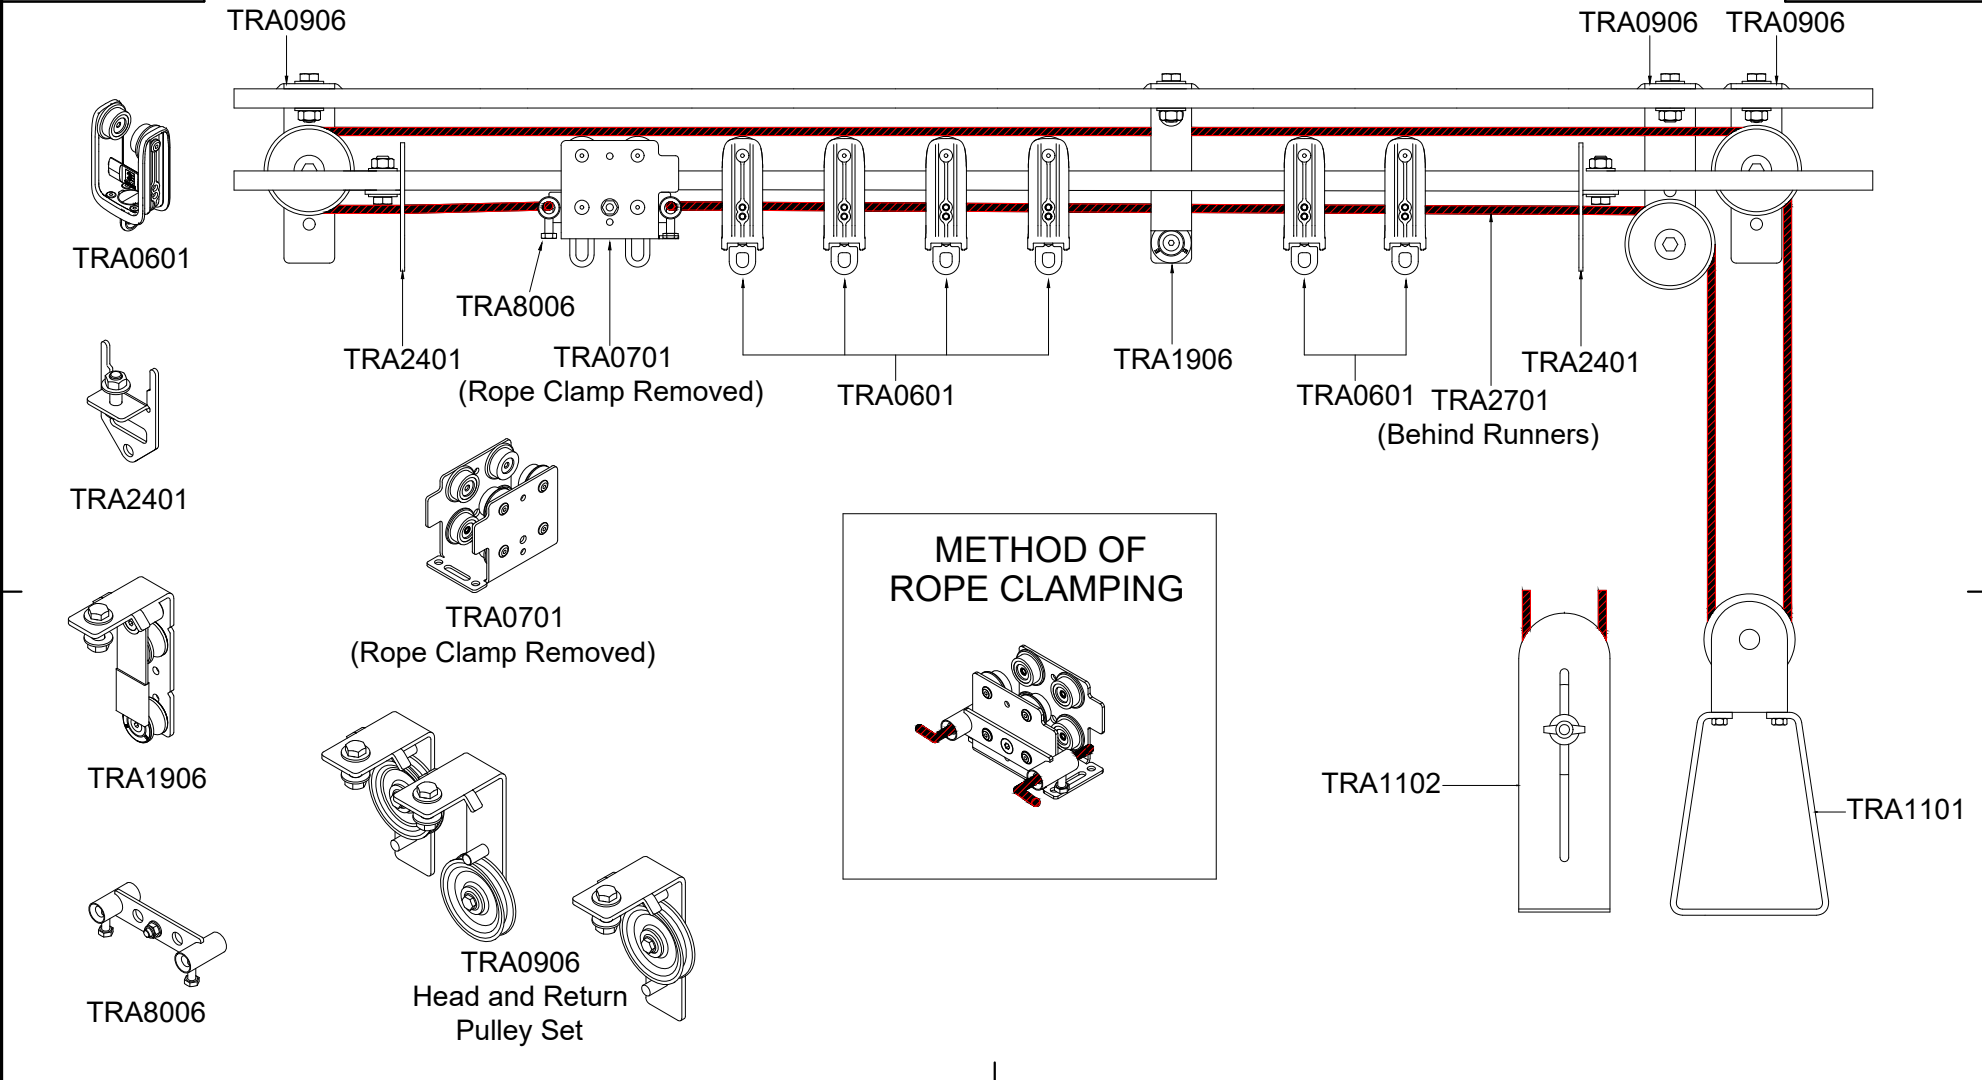

DWG No
TRA-CD10

DO NOT SCALE

THIRD ANGLE PROJECTION

DXF File Name

TRIPLE E LTD
16 AIRPORT IND EST
MAIN ROAD, BIGGIN HILL
KENT, TN16 3BW
TEL: +44 (0) 1959 570333
FAX: +44 (0) 1959 570888

© TRIPLE E LTD
THE CONTENTS OF THIS
DRAWING CONSTITUTES
DESIGN COPYRIGHT AND
MAY NOT BE REPRODUCED
OR DISCLOSED TO A THIRD
PARTY WITHOUT PRIOR
PERMISSION IN WRITING
FROM TRIPLE E LTD

TITLE
Side Corded Wipe for Curtains
Viewed From Side

ALL DIMENSIONS IN
MILLIMETRES (mm)
TOLERANCES UNLESS
OTHERWISE STATED
DIMENSIONAL ±0.2

MATERIAL
FINISH

SPECIAL INSTRUCTIONS

DRAWN LE

APPD

PART No

SCALE

DATE 2017

DWG No Rev