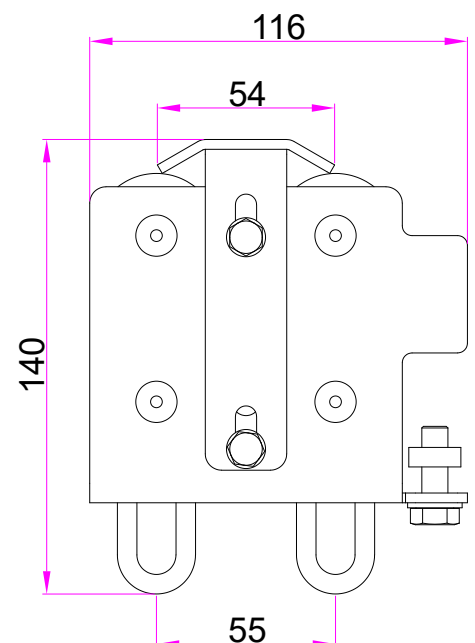

UniTrack / UniBeam

Master Runner with limit striker - Straight Systems

Technical Details

Part No: TRA0705

Weight: 0.957 kg

WLL: 50 kg

Material: Mild Steel & Polyurethane

Finish: Black Powder Coated

The TRA0705 is a Master runner with limit striker for use on motorised straight UniTrack and UniBeam systems. As the runner travels along the track, the limit striker makes contact with the limit switch which sends a command to the motor to stop. The carrier has a Safe Working Load of 50 kg. Two metal loops are placed 55 mm apart for attaching the leading edge of curtains