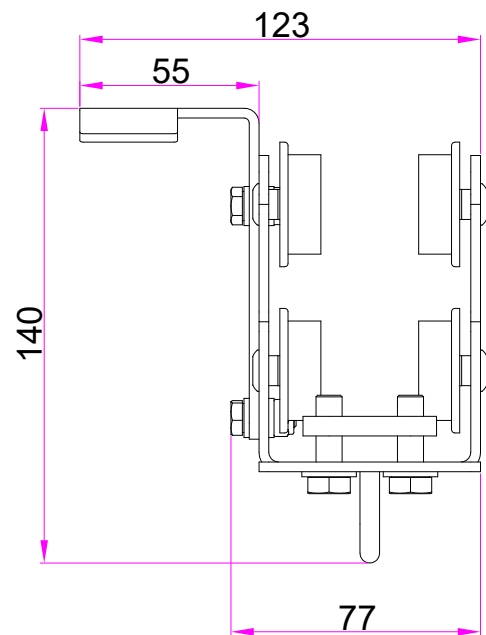

UniTrack / UniBeam

Master Runner with limit striker - Straight Systems

Technical Details

Part No: TRA0705

Weight: 0.957 kg

WLL: 50 kg

Material: Mild Steel & Polyurethane

Finish: Black Powder Coated

The TRA0705 is a Master runner with limit striker for use on motorised straight UniTrack and UniBeam systems. As the runner travels along the track, the limit striker makes contact with the limit switch which sends a command to the motor to stop. The carrier has a Safe Working Load of 50 kg. Two metal loops are placed 55 mm apart for attaching the leading edge of curtains