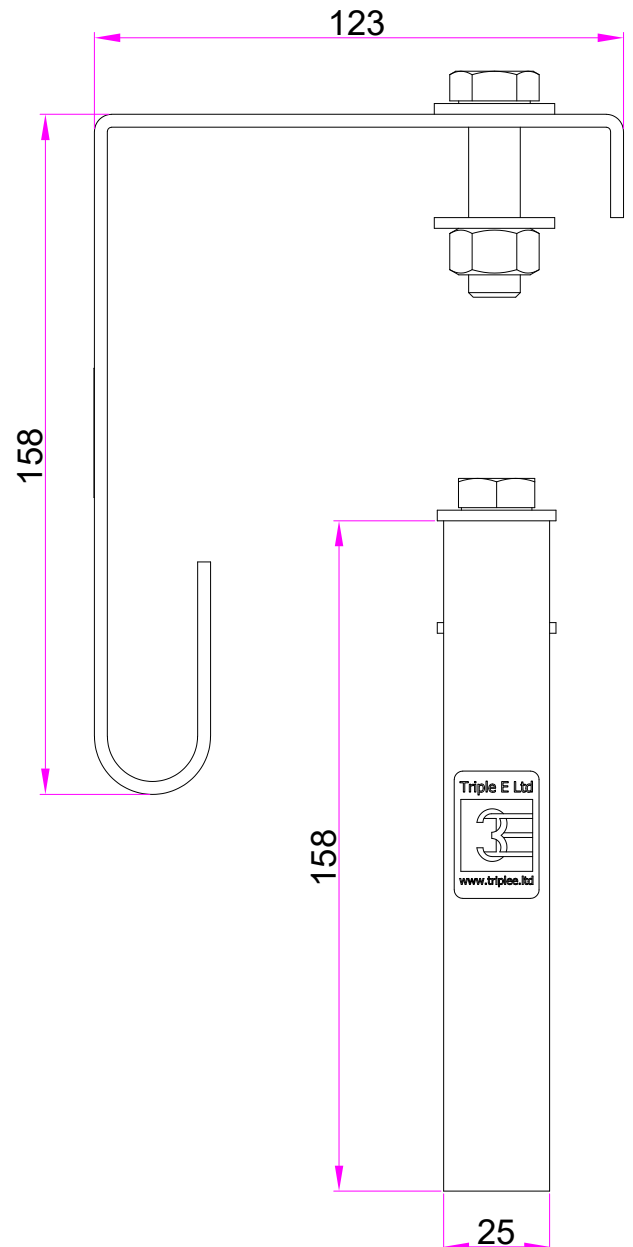

UniTrack / UniBeam Line Pickup - Overlapping Track

Technical Details

Part No: TRA2501

Weight: 0.213 kg

WLL: N/A

Material: Mild Steel

Finish: Black Powder Coated

The TRA2501 Line Pickup is used to support the slave side of the operating cord on straight tracks. They should be positioned at 1.5 m centres. For further direction, refer to our cording diagrams.