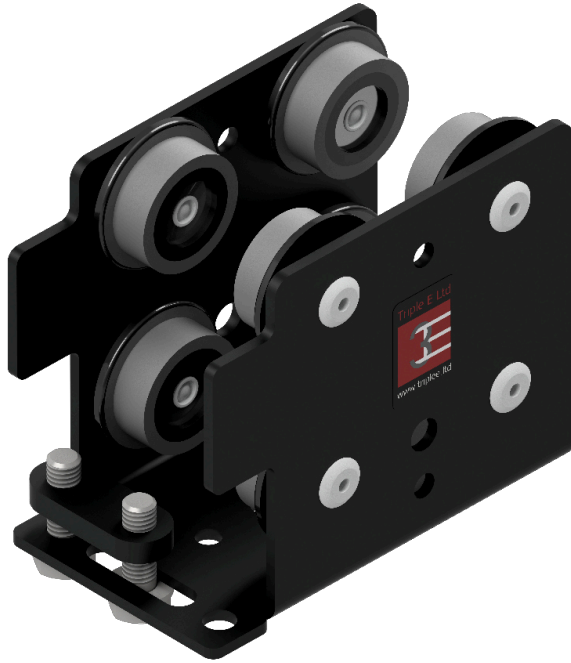

# UniTrack / UniBeam Scenery Carrier

## Technical Details

**Part No:** TRA2801

**Weight:** 0.817 kg

**WLL:** 50 kg

**Material:** Mild Steel & Polyurethane

**Finish:** Black Powder Coated

The TRA2801 Scenery carrier is similar to the TRA0701 Master Runner but has a central 13 mm hole in the base to accept an M12 fitting. This carrier is mainly used in conjunction with the Scenery carrier bottom TRA8004. The carrier has a Safe Working Load of 50 kg.