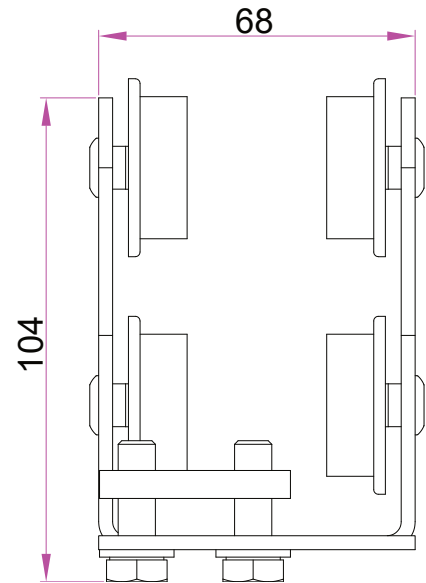

## Technical Details

**Part No:** TRA2801

**Weight:** 0.817 kg

**WLL:** 50 kg

**Material:** Mild Steel & Polyurethane

**Finish:** Black Powder Coated

The TRA2801 Scenery carrier is similar to the TRA0701 Master Runner but has a central 13 mm hole in the base to accept an M12 fitting. This carrier is mainly used in conjunction with the Scenery carrier bottom TRA8004. The carrier has a Safe Working Load of 50 kg.