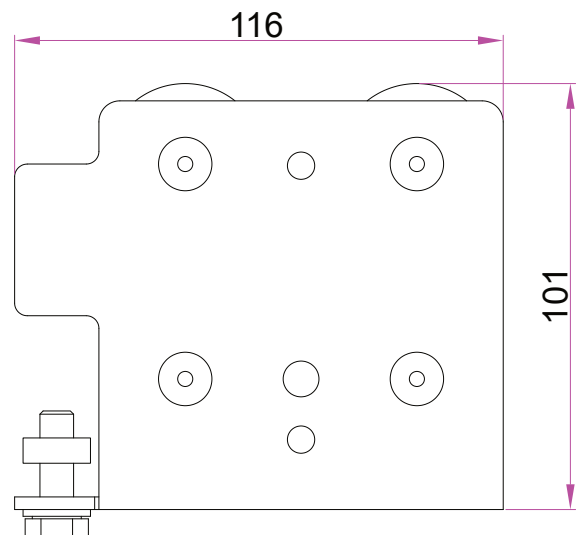

## Technical Details

**Part No:** TRA2801

**Weight:** 0.817 kg

**WLL:** 50 kg

**Material:** Mild Steel & Polyurethane

**Finish:** Black Powder Coated

The TRA2801 Scenery carrier is similar to the TRA0701 Master Runner but has a central 13 mm hole in the base to accept an M12 fitting. This carrier is mainly used in conjunction with the Scenery carrier bottom TRA8004. The carrier has a Safe Working Load of 50 kg.