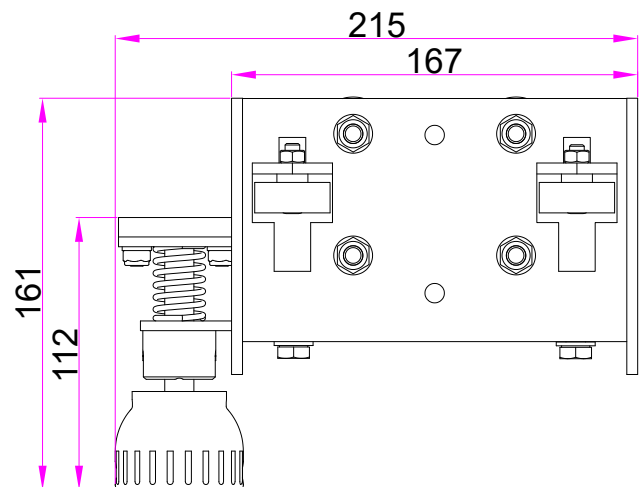

### Technical Details

**Part No:** TRA2803

**Weight:** 2.737 kg

**WLL:** 125 kg

**Material:** Mild Steel & Polyurethane

**Finish:** Black Powder Coated

A variant of the TRA2802 Scenery Carrier designed for use with UniTrack or UniBeam stage track, the TRA2803 is equipped with a brake mechanism for fixing the position of the carriers on any non-corded system. The brake mechanism has been re-designed to be much more effective, solid enough to be used on cruise ships, and easier to operate as it only takes one turn to lock into place.

Operating Pole sold separately - Part No: T84250.

+44 (0) 1959 570 333  
[www.triplee.ltd](http://www.triplee.ltd)  
[info@triplee.ltd](mailto:info@triplee.ltd)  
[@tripleeltd](https://www.instagram.com/tripleeltd)