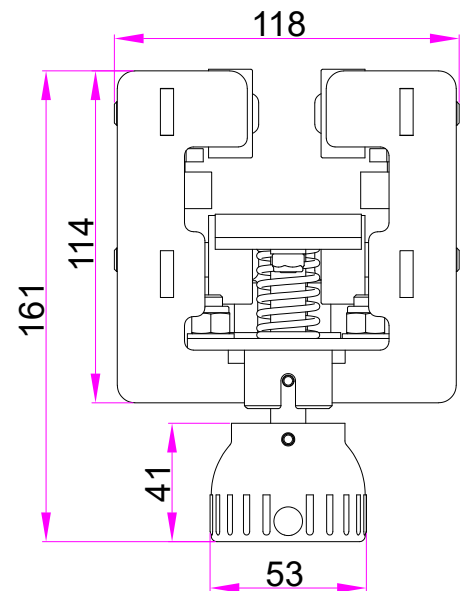

### Technical Details

**Part No:** TRA2803

**Weight:** 2.737 kg

**WLL:** 125 kg

**Material:** Mild Steel & Polyurethane

**Finish:** Black Powder Coated

A variant of the TRA2802 Scenery Carrier designed for use with UniTrack or UniBeam stage track, the TRA2803 is equipped with a brake mechanism for fixing the position of the carriers on any non-corded system. The brake mechanism has been re-designed to be much more effective, solid enough to be used on cruise ships, and easier to operate as it only takes one turn to lock into place.

Operating Pole sold separately - Part No: T84250.

+44 (0) 1959 570 333  
[www.triplee.ltd](http://www.triplee.ltd)  
[info@triplee.ltd](mailto:info@triplee.ltd)  
[@tripleeltd](https://www.instagram.com/tripleeltd)