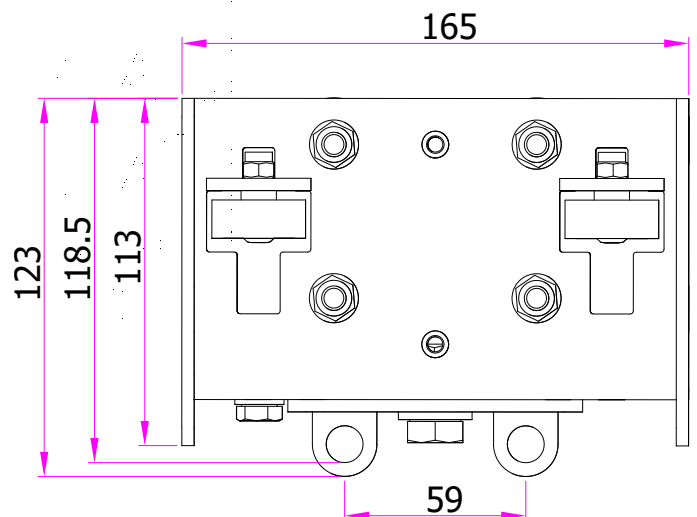

### Technical Details

**Part No:** TRA2804

**Weight:** 2.471 kg

**WLL:** 125 kg

**Material:** Mild Steel & Polyurethane

**Finish:** Black Powder Coated

This version of the TRA2802 Scenery Carrier HD has loops on the underside which is for hanging drapes. The carrier is designed to carry heavy items on both straight and curved track UniTrack and UniBeam systems and can be used in conjunction with the TRA8004 scenery carrier bottom. There is a 12.5 mm hole in the centre of the underside of the carrier that provides a connection point.