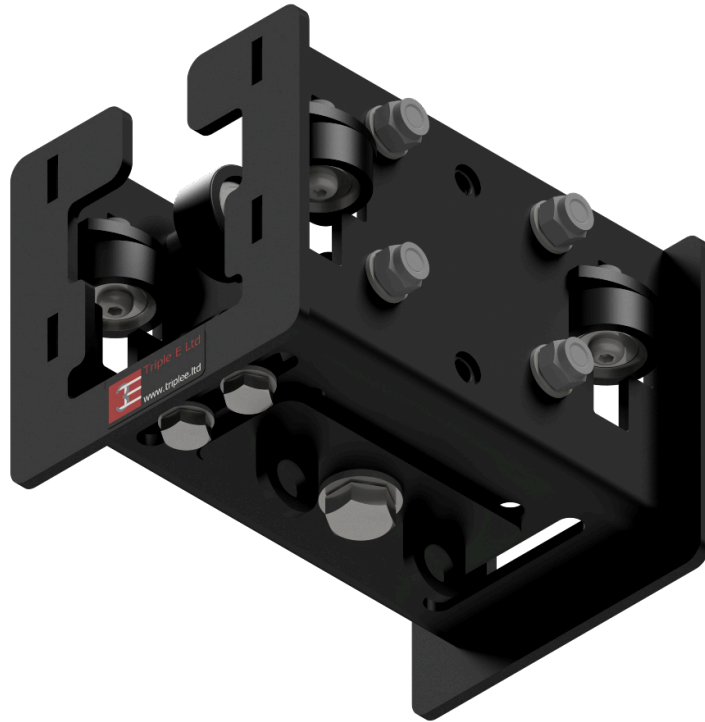

## Carrier HD with Loops

### Technical Details

**Part No:** TRA2804

**Weight:** 2.471 kg

**WLL:** 125 kg

**Material:** Mild Steel & Polyurethane

**Finish:** Black Powder Coated

This version of the TRA2802 Scenery Carrier HD has loops on the underside which is for hanging drapes. The carrier is designed to carry heavy items on both straight and curved track UniTrack and UniBeam systems and can be used in conjunction with the TRA8004 scenery carrier bottom. There is a 12.5 mm hole in the centre of the underside of the carrier that provides a connection point.