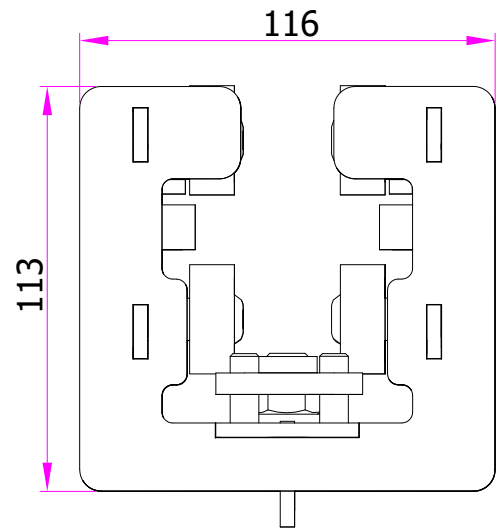

### Technical Details

**Part No:** TRA2804

**Weight:** 2.471 kg

**WLL:** 125 kg

**Material:** Mild Steel & Polyurethane

**Finish:** Black Powder Coated

This version of the TRA2802 Scenery Carrier HD has loops on the underside which is for hanging drapes. The carrier is designed to carry heavy items on both straight and curved track UniTrack and UniBeam systems and can be used in conjunction with the TRA8004 scenery carrier bottom. There is a 12.5 mm hole in the centre of the underside of the carrier that provides a connection point.