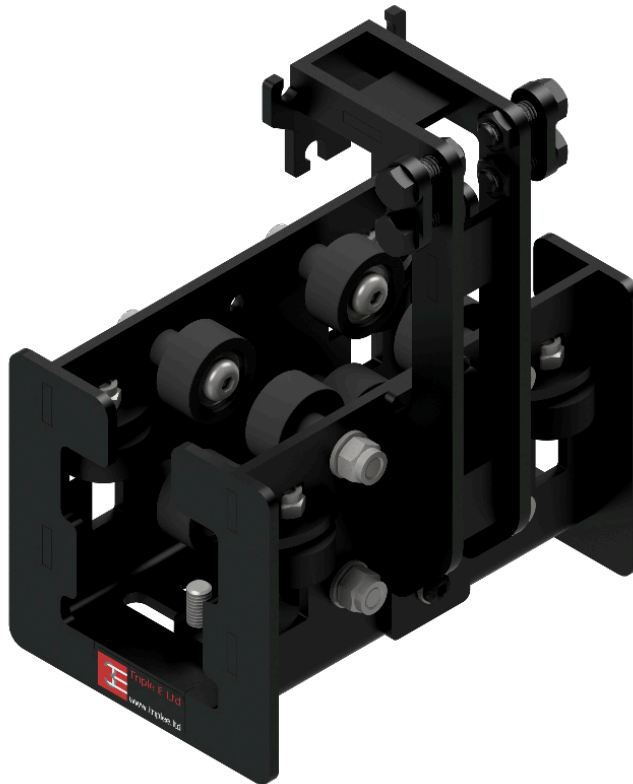

UniTrack / UniBeam Scenery

Carrier HD - curved cording

Technical Details

Part No: TRA2805

Weight: 2.93 kg

WLL: 125 kg

Material: Mild Steel & Polyurethane

Finish: Black Powder Coated

The TRA2805 HD curve master runner uses the TRA2802 body with a TRA8003 arm to clamp the operating cord on curved UniTrack and UniBeam systems. A plate beneath the body carries 2 curtain attachment loops. The arm guides the cord through TRA1901 guides and is for longer curved systems and heavier curtains