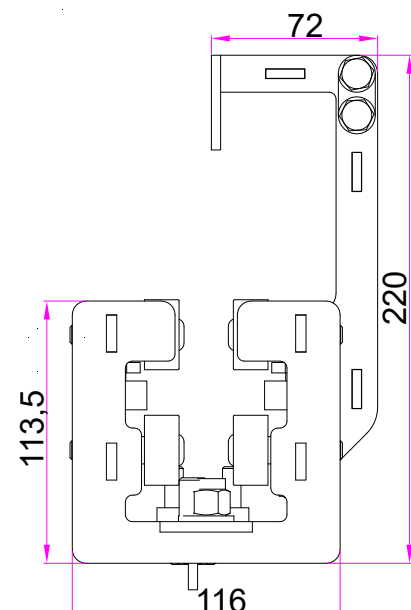

UniTrack / UniBeam Scenery

Carrier HD - curved cording

Technical Details

Part No: TRA2805

Weight: 2.93 kg

WLL: 125 kg

Material: Mild Steel & Polyurethane

Finish: Black Powder Coated

The TRA2805 HD curve master runner uses the TRA2802 body with a TRA8003 arm to clamp the operating cord on curved UniTrack and UniBeam systems. A plate beneath the body carries 2 curtain attachment loops. The arm guides the cord through TRA1901 guides and is for longer curved systems and heavier curtains