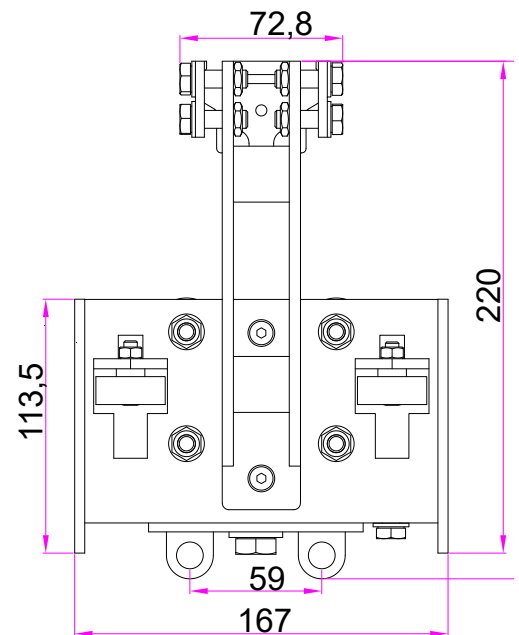

UniTrack / UniBeam Scenery

Carrier HD - curved cording

Technical Details

Part No: TRA2805

Weight: 2.93 kg

WLL: 125 kg

Material: Mild Steel & Polyurethane

Finish: Black Powder Coated

The TRA2805 HD curve master runner uses the TRA2802 body with a TRA8003 arm to clamp the operating cord on curved UniTrack and UniBeam systems. A plate beneath the body carries 2 curtain attachment loops. The arm guides the cord through TRA1901 guides and is for longer curved systems and heavier curtains