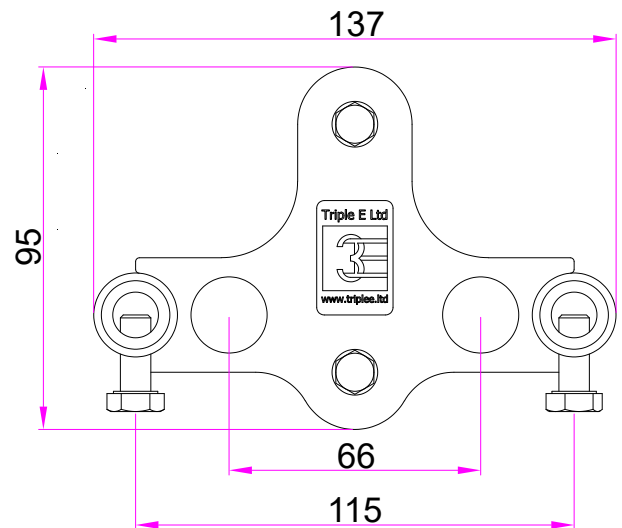

### Technical Details

Part No: TRA8007

Weight: 0.312 kg

WLL: N/A

Material: Mild Steel

Finish: Black Powder Coated

The TRA8007 Rope clamp functions the same as TRA8006 but fits the TRA2802 scenery carrier for side cording. Refer to our cording diagrams for mounting and use details.