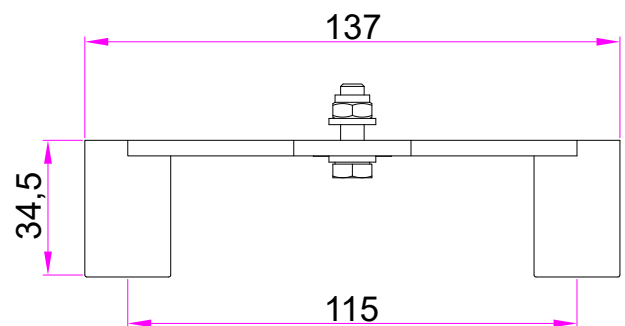

### Technical Details

Part No: TRA8007

Weight: 0.312 kg

WLL: N/A

Material: Mild Steel

Finish: Black Powder Coated

The TRA8007 Rope clamp functions the same as TRA8006 but fits the TRA2802 scenery carrier for side cording. Refer to our cording diagrams for mounting and use details.